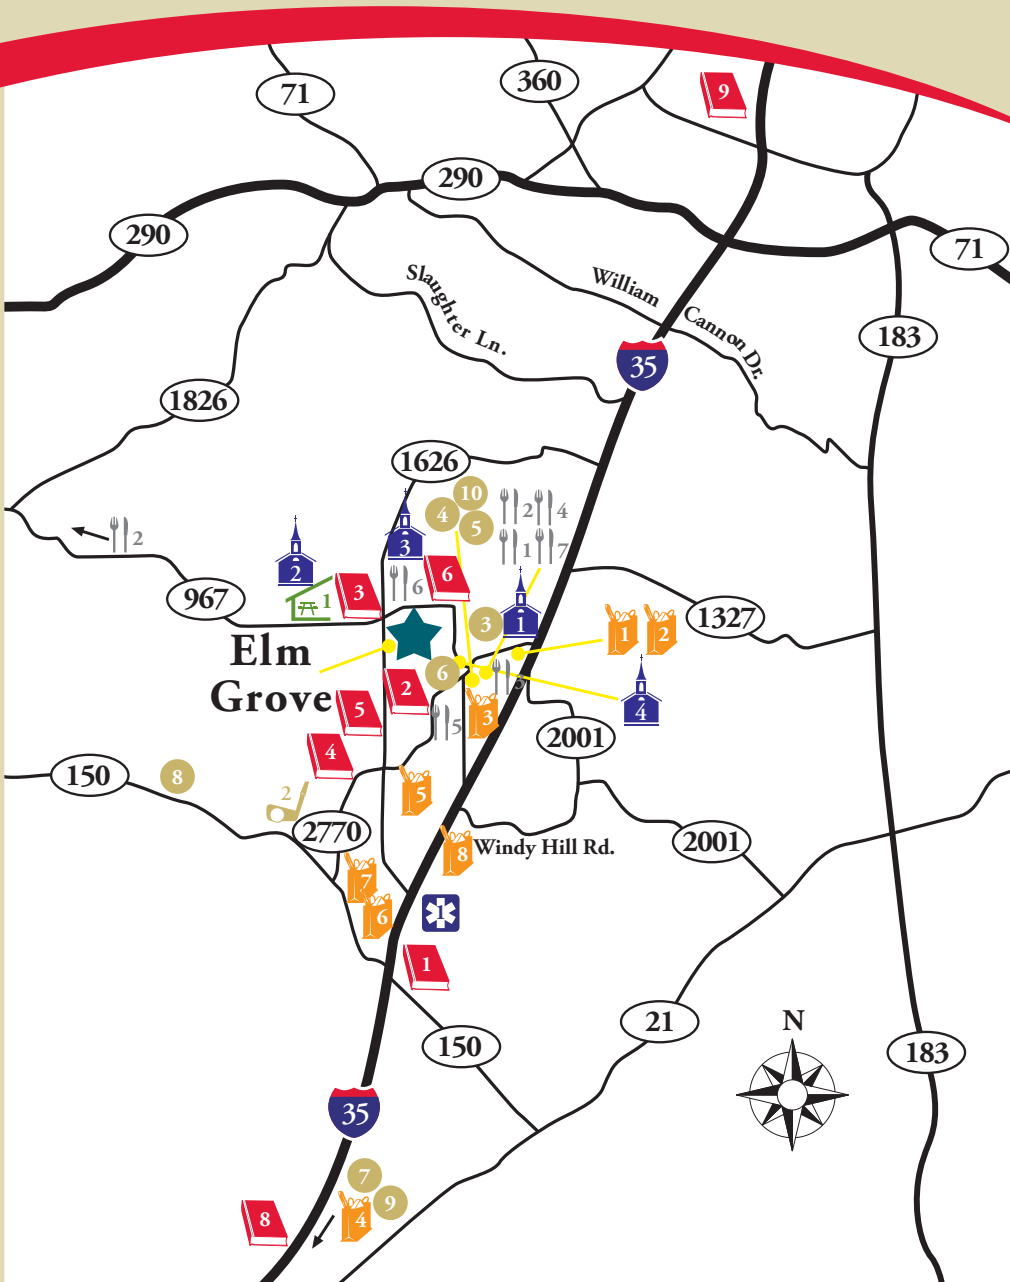

Elm Grove

SCHOOLS

- 1 Hays Consolidated ISD
- 2 Elm Grove Elementary
- 3 Dahlstrom Middle School
- 4 Hays High School
- 5 Buda Methodist Child Care Center
- 6 Buda's Bright Beginnings Pre-School
- 7 Texas State University
- 8 University of Texas

DINING

- 1 Main Street Café
- 2 Salt Lick BBQ
- 3 2-Mama's Café & Bakery
- 4 Cracker Barrel
- 5 Garcias
- 6 Chavelo's
- 7 Constantine's
- 8 Fosters Full Scale BBQ

SHOPPING

- 1 HEB
- 2 Walmart Supercenter
- 3 Cabela's
- 4 Prime Outlets at San Marcos
- 5 Home Depot
- 6 Kohl's
- 7 Super Target
- 8 Lowe's

RECREATION / MISCELLANEOUS

- 1 YMCA
- 2 Plum Creek Golf
- 3 Buda City Park
- 4 US Post Office
- 5 Public Library
- 6 Fire Dept.
- 7 Hays County Sheriffs Dept.
- 8 Perdenales Elec.
- 9 Gas Center Point
- 10 Water City of Buda

HOSPITALS / CLINICS

- 1 Seton Medical Center

PLACES OF WORSHIP

- 1 Santa Cruz Catholic Church
- 2 Southern Hills Christ Church
- 3 Living World Lutheran
- 4 First Baptist Church