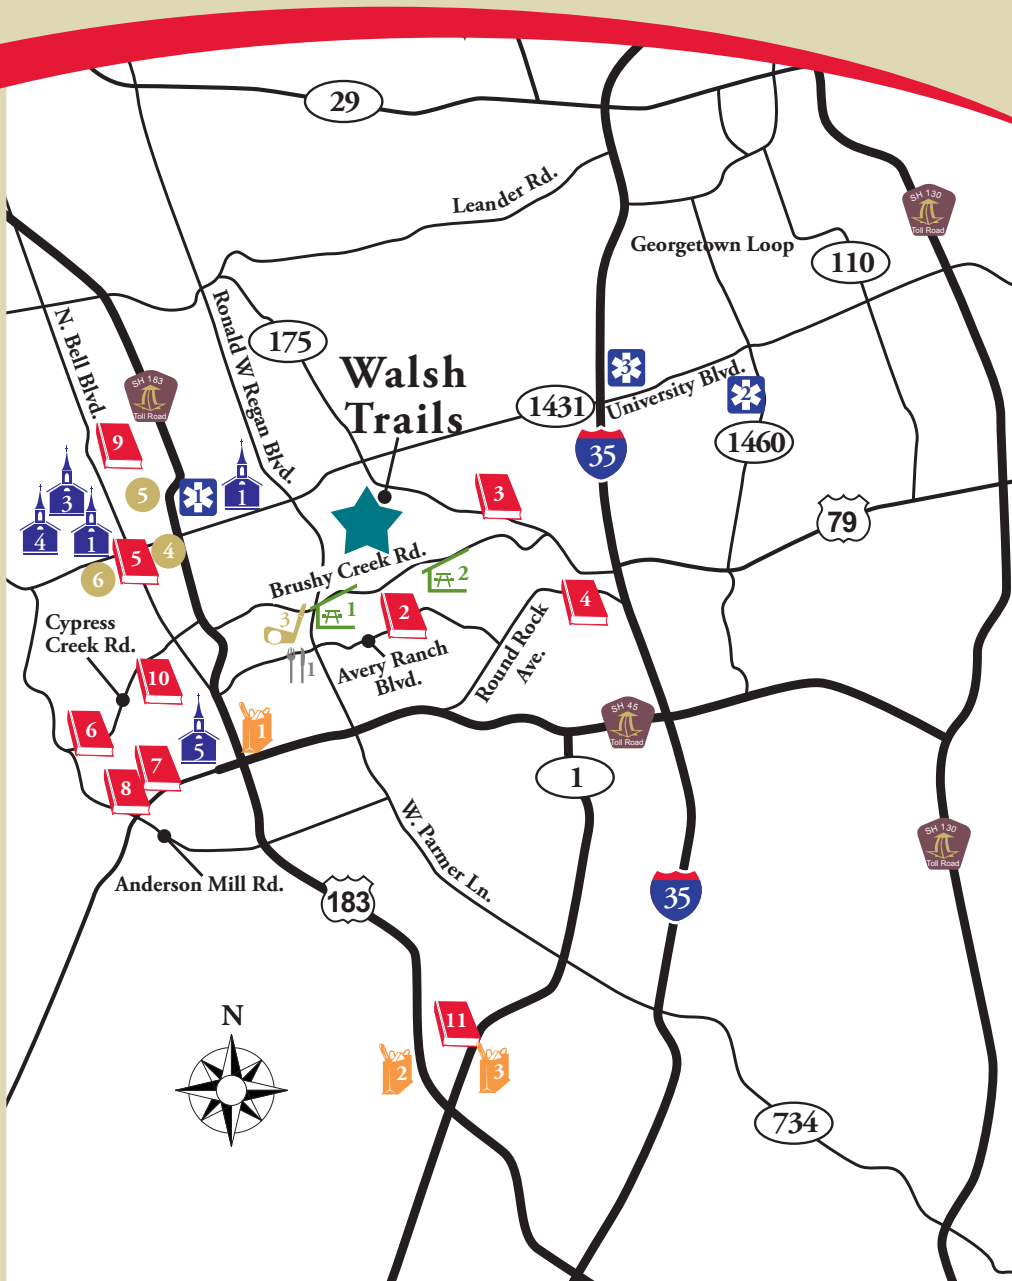

Walsh Trails

SCHOOLS

- 1 Round Rock ISD
- 2 Patsy Sommer Elementary
- 3 Walsh Middle School
- 4 Round Rock High School
- 5 Cedar Park Montessori School
- 6 Summit Christian Academy
- 7 Hill Country Christian School
- 8 Bluebonnet School of Cedar Park
- 9 La Petite Academy
- 10 Austin Community College
- 11 University of Texas at Austin

DINING

- 1 Z Tejas

SHOPPING

- 1 Lakeline Mall
- 2 The Arboretum
- 3 The Domain

RECREATION / MISCELLANEOUS

- 1 Brushy Creek Park
- 2 Champion Park
- 3 Avery Ranch Golf Club
- 4 United States Post Office
- 5 Cedar Park Center
- 6 Schlitterbahn Water Park (Coming in 2012)

HOSPITALS / CLINICS

- 1 Cedar Park Regional Medical Center
- 2 Seton Medical Center
- 3 Scott and White Round Rock Hospital

PLACES OF WORSHIP

- 1 Good Shepher Lutheran Church
- 2 Victory Baptist Church
- 3 Saint Margaret Mary Catholic Church
- 4 Hill Country Nazarene Church
- 5 Shenandoah Baptist Church