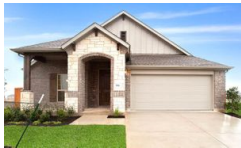

Available Apr

1,890 SQ FT
 Mahogany

~~\$287,253~~

\$278,990

829 Spinnaker Loop Kyle

3 Beds
 2 Baths
 2 Car Garage

Available Now

1,850 SQ FT
 Mahogany
 Large Kitchen Island!

~~\$298,511~~

\$284,990

175 Billowing Way Kyle

4 Beds
 3 Baths
 2 Car Garage

Available Apr

2,170 SQ FT
 Juniper

~~\$305,855~~

\$296,990

796 Spinnaker Loop Kyle

3 Beds
 2 Baths
 2 Car Garage

Available Now

2,020 SQ FT
 Laurel
 Large Walk-in Closet in Master Bedroom!

~~\$312,559~~

\$299,990

228 Billowing Way Kyle

4 Beds
 3 Baths
 2 Car Garage

Available May

2,210 SQ FT
 Oleander
 Study

~~\$309,789~~

\$300,990

123 Billowing Way Kyle

4 Beds
 3 Baths
 2 Car Garage

Available Apr

2,170 SQ FT
 Juniper
 Extended Covered Patio!