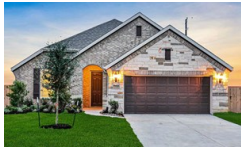

**9203 Justin Way Mont Belvieu**

3 Bedrooms  
2 Baths  
2 Car Garage

**Available Now**

2,057 SQ FT  
Laurel

**\$314,990**

**3211 Charles Place Mont Belvieu**

3 Bedrooms  
2 Baths  
2 Car Garage

**Available Now**

2,057 SQ FT  
Laurel

**\$314,990**

**3330 Tug Way Mont Belvieu**

3 Bedrooms  
2 Baths  
2 Car Garage

**Available Now**

1,967 SQ FT  
Palm

~~\$330,350~~

**\$319,990**

**9115 Regan Way Mont Belvieu**

4 Bedrooms  
3 Baths  
3 Car Garage

**Available Now**

2,202 SQ FT  
Juniper

~~\$347,498~~

**\$339,990**

**3338 Tug Way Mont Belvieu**

4 Bedrooms  
3 Baths  
2 Car Garage

**Available Now**

2,202 SQ FT  
Juniper

**\$344,990**

**9103 Brett Court Mont Belvieu**

4 Bedrooms  
3 Baths  
2 Car Garage

**Available Feb**

2,202 SQ FT  
Juniper  
Oversized Home Site!

~~\$376,424~~