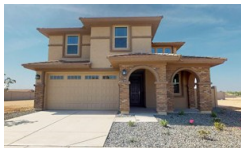

5245 N 187th Ln Litchfield Park

3 Beds
 2 Baths
 2 Car Garage

Available Apr

1,680 SQ FT
 Bluebell

~~\$340,338~~

\$319,990

18742 W Colter St. Litchfield Park

3 Beds
 2 Baths
 2 Car Garage

Available May

1,680 SQ FT
 Bluebell

~~\$336,035~~

\$319,990

18725 W Colter St Litchfield Park

4 Beds
 2 Baths
 2 Car Garage

Available Mar

1,921 SQ FT
 Clover

~~\$348,082~~

\$319,990

18732 W Medlock Dr Litchfield Park

3 Beds
 2 Baths
 2 Car Garage

Available Apr

1,921 SQ FT
 Clover

~~\$345,728~~

\$326,990

18733 W Colter St Litchfield Park

4 Beds
 2.5 Baths
 2 Car Garage

Available Now

3,026 SQ FT
 Zinnia

~~\$400,648~~

\$369,990